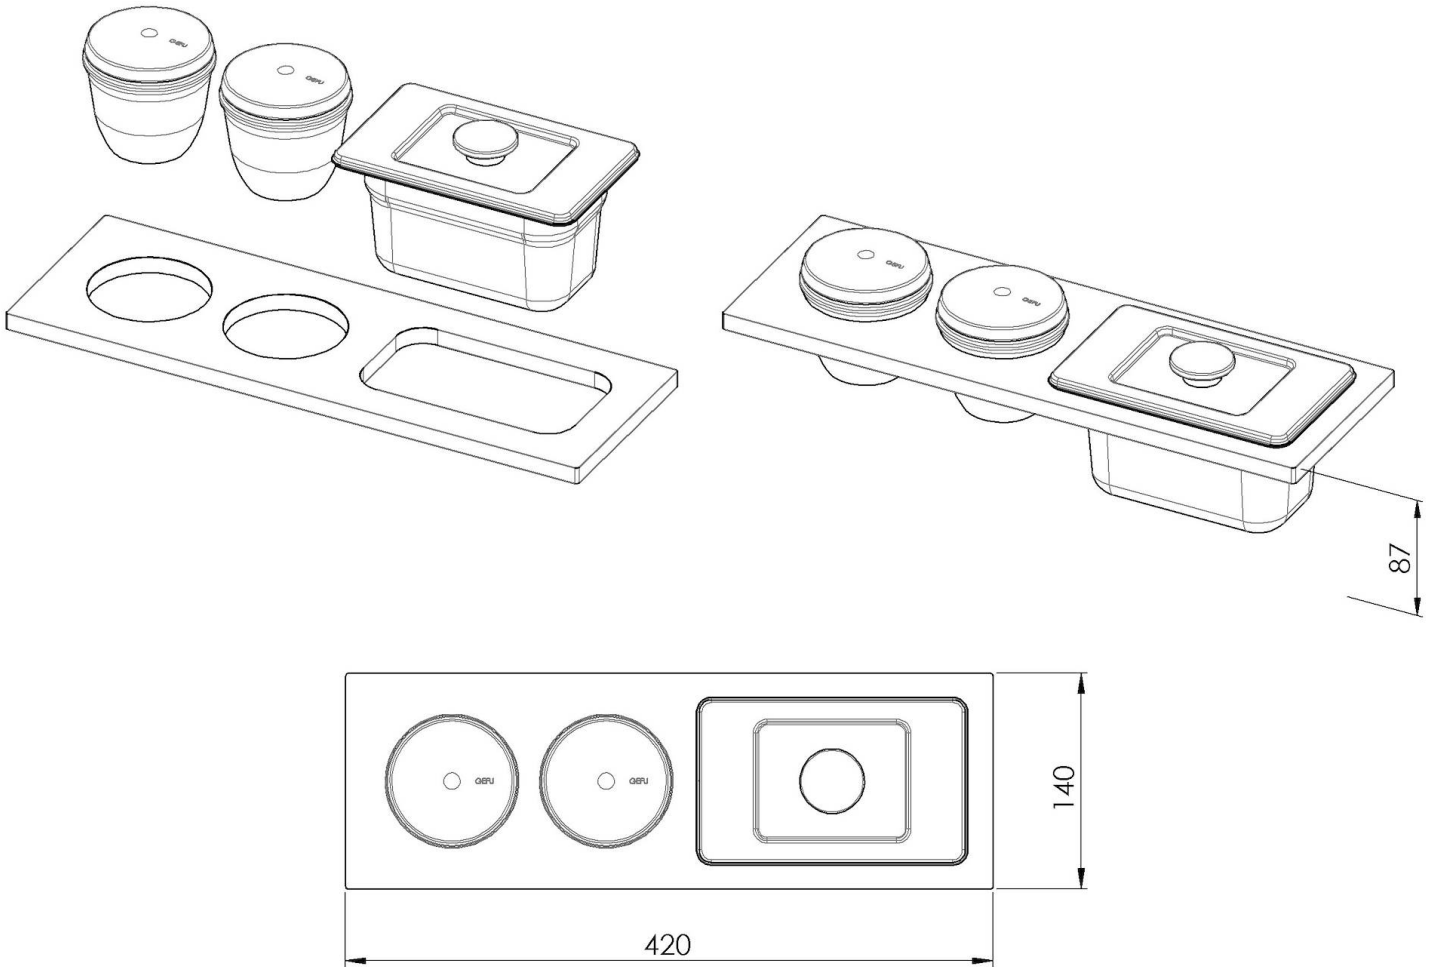

TECHNICAL DATA

8100 702

- 1 x supporto black / 1 x black support
- 1 x vaschetta inox / 1 x stainless steel tray
- 2 x ciotola in terracotta con coperchio in acciaio inox e cucchiaino in legno / 2 x terracotta bowl with stainless steel lid and wooden spoon